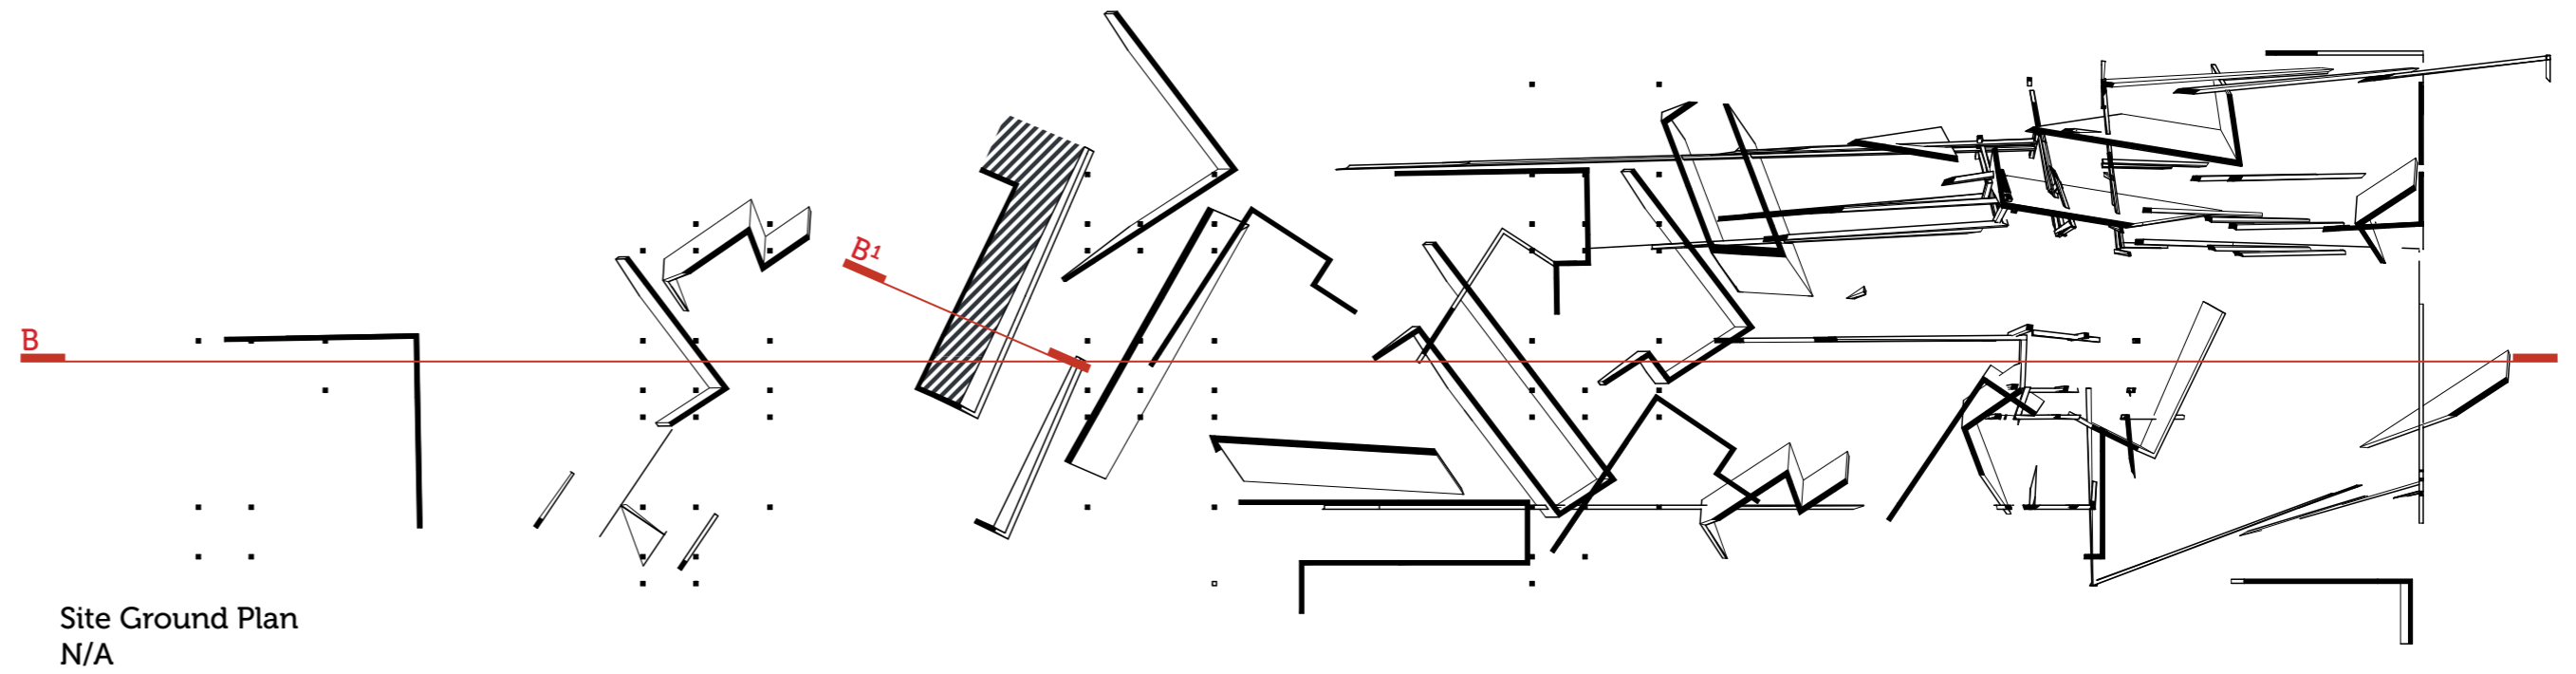

Side Elevation

Isometric

Isometric Section

Broken Chords Can Sing A Little

White Peak

Dark Peak

Site Plan
1:1000

A Section
1:1000

B¹ Detail Section
N/A

Site Ground Plan
N/A

B Section
N/A