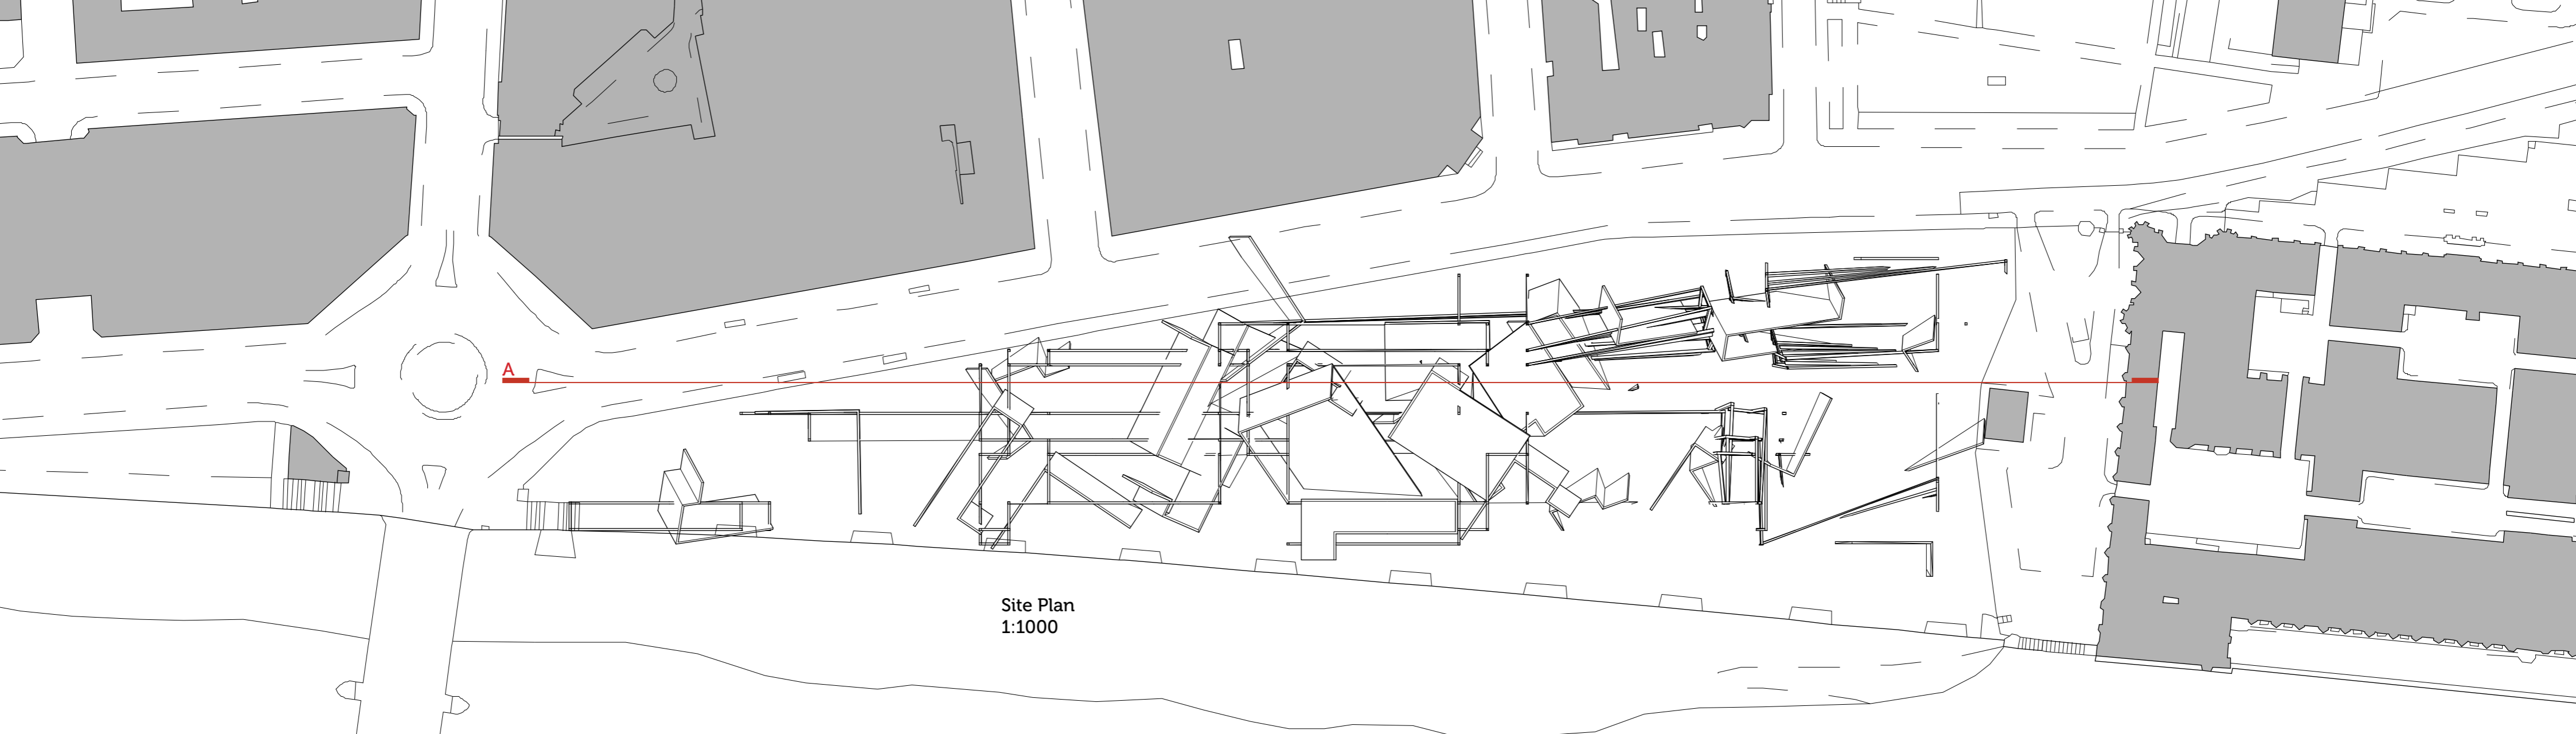

Side Elevation

Isometric

Isometric Section

Broken Chords Can Sing A Little

White Peak

Dark Peak

Site Plan
1:1000

A Section
1:1000

Domestic Celebration and Study

Dynamic Space -

A community based on the submission of personal photos and videos. The ever changing neighborhood can be observed for an extended time, or just as passing through. Like watching out of your window at the world, or walking past someone's house and catching a glimpse of the inside.