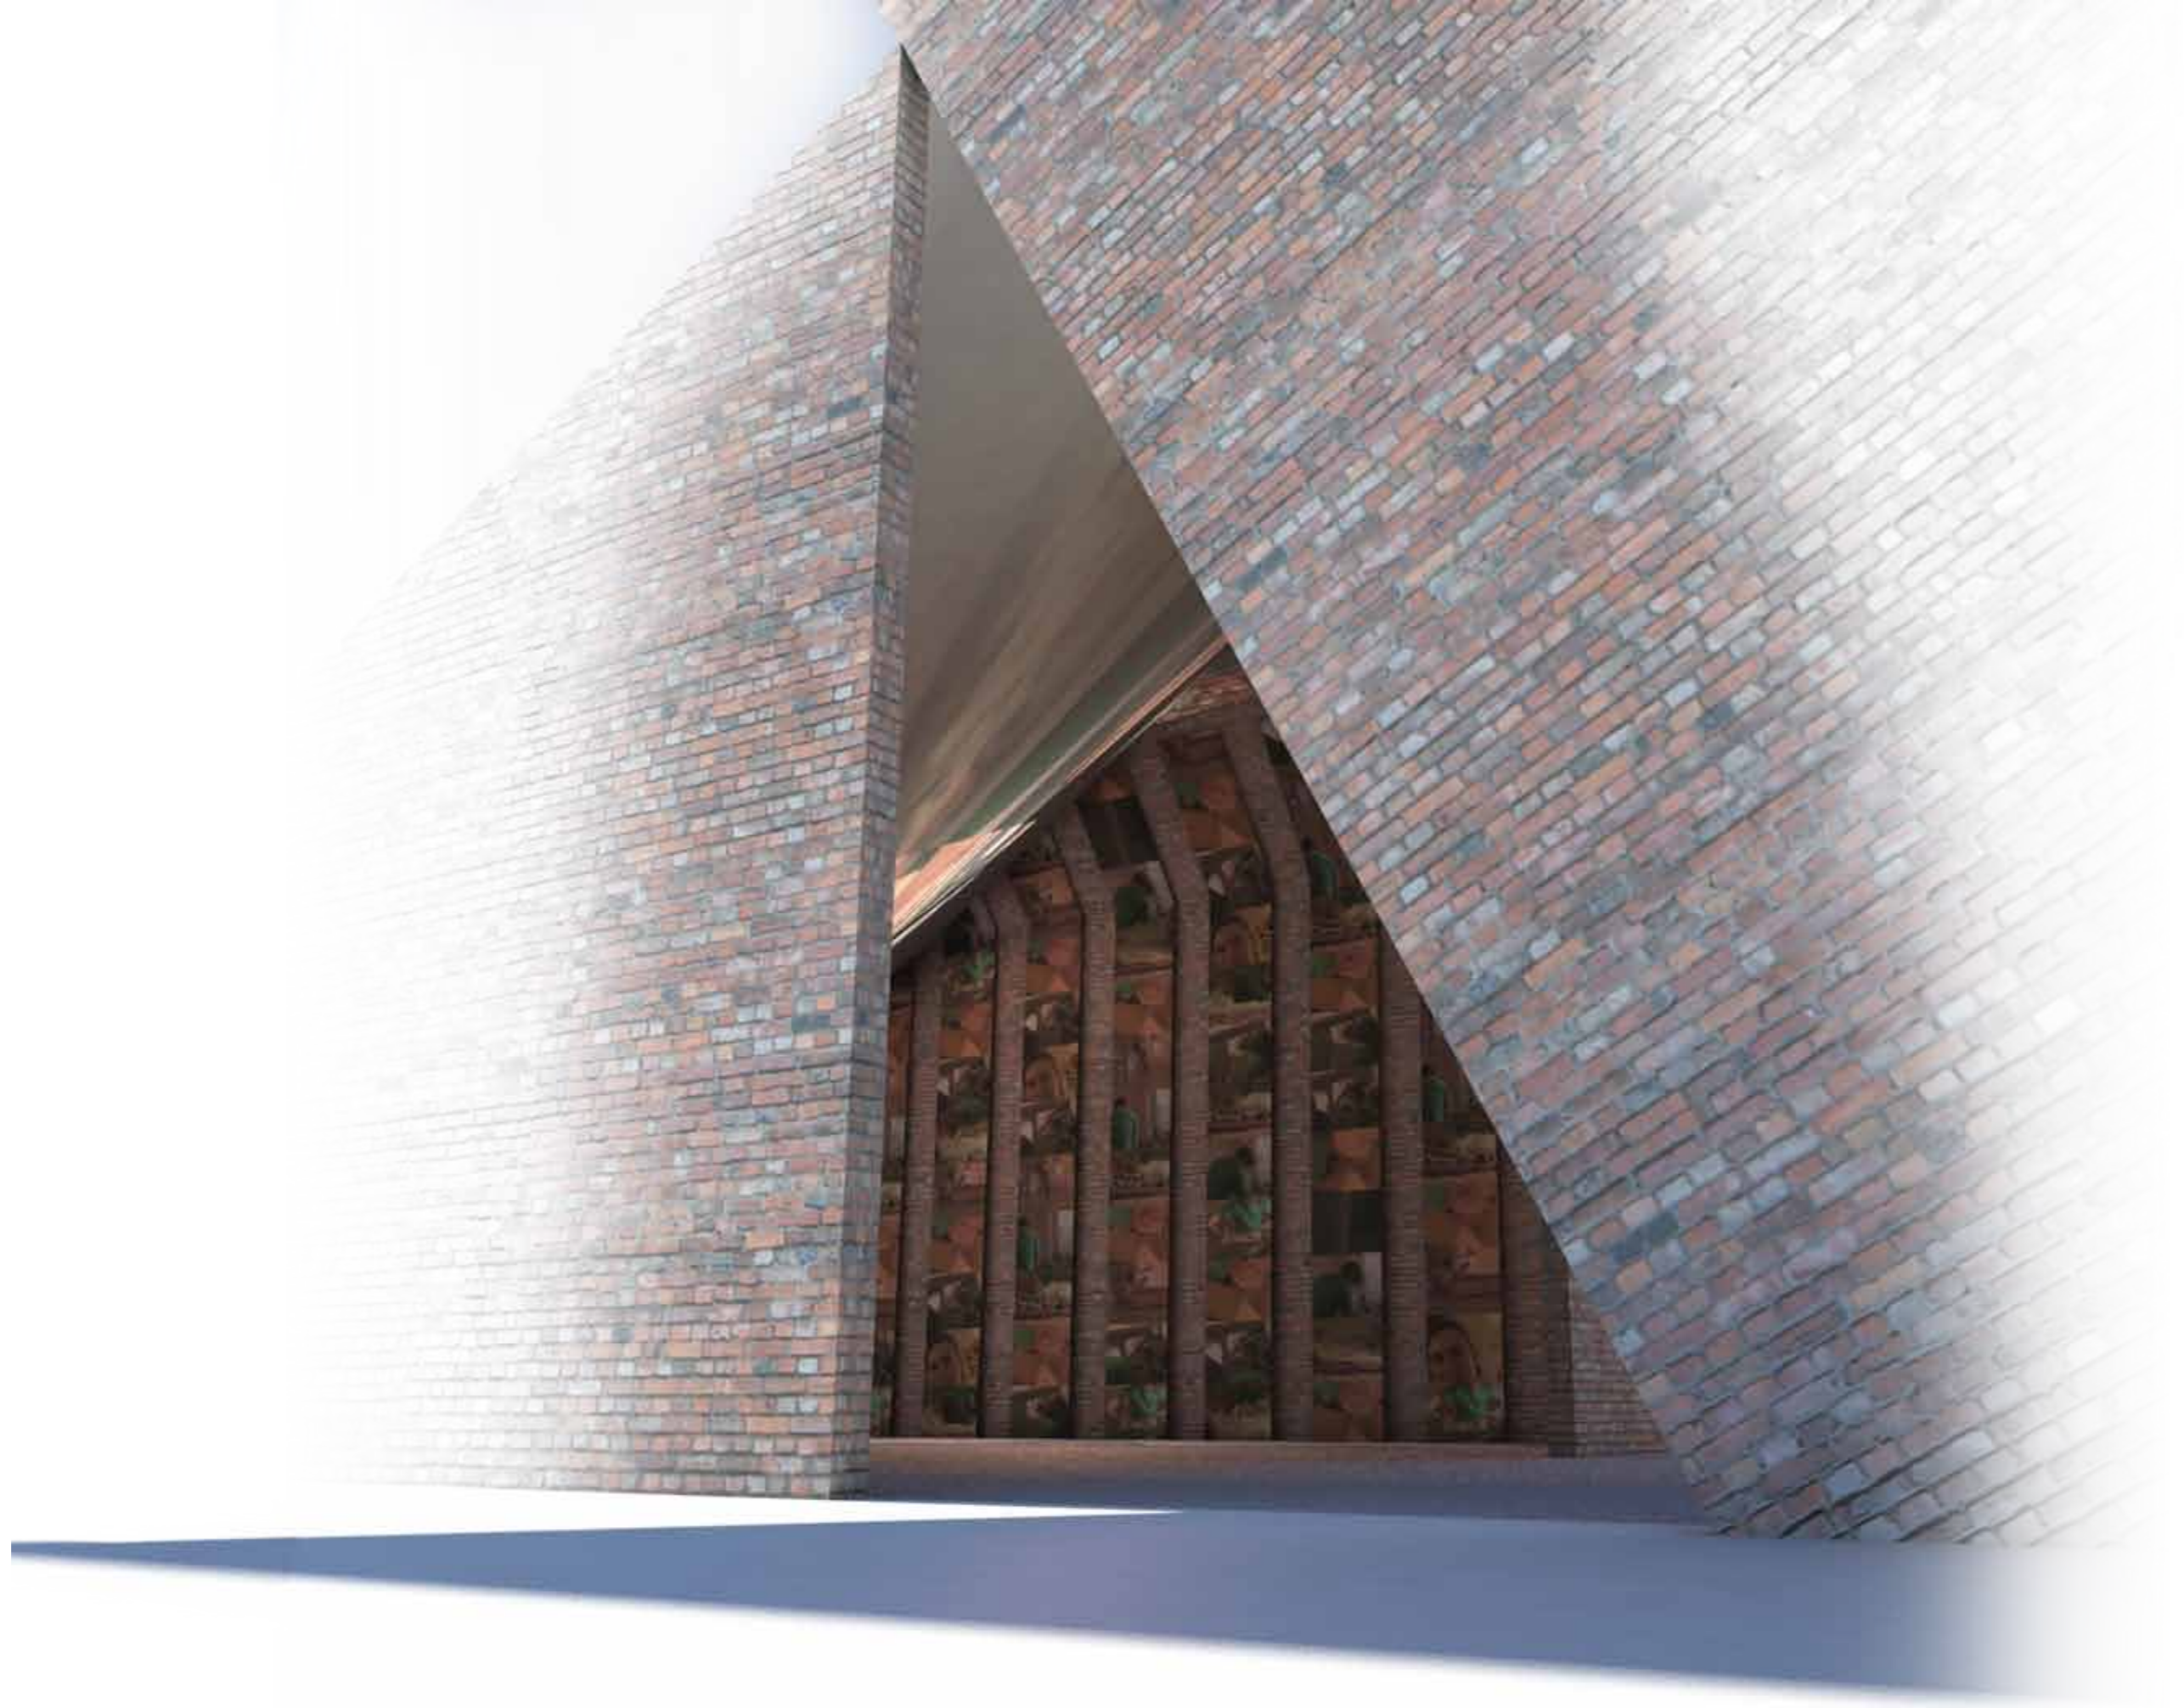

Side Elevation

Isometric

Isometric Section

Broken Chords Can Sing A Little

White Peak

Dark Peak

Site Plan
1:1000

A Section
1:1000

Domestic Celebration and Study

Dynamic Space -

A community based on the submission of personal photos and videos. The ever changing neighborhood can be observed for an extended time, or just as passing through. Like watching out of your window at the world, or walking past someone's house and catching a glimpse of the inside.